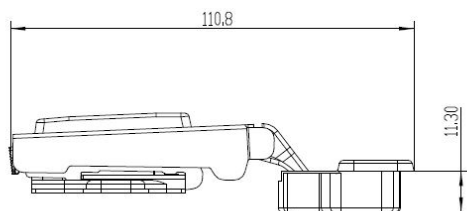

PRODUCT SHEET

Description:

Maxi Hinge "A", Clip-On, 100DG, NPL, $\varnothing 35$ mm, H=0, W/Plate F/ Wood Screws, Cup: cc:48mm, Full-Overlay, W/SISO Name Plate,, Can Be Used Together With 15.03.731-3

Item number:

15.03.735-0

Units	Box	Carton	HS Code	Barcode
Pcs.	1	100	8302100090	 5704866053204

SISO A/S

Mileparken 11
DK-2740 Skovlunde
Denmark
VAT: DK 24786013

Phone +45 45 830 900

www.siso.dk
siso@siso.dk

Danske Bank
Nytorv Branch
Copenhagen
SWIFT: DABADKKK

Account no.
4180 3112 112936
IBAN Account
DK7230003112112936